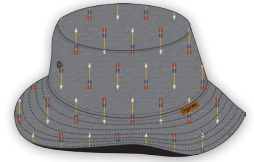

ARROW
BUCKET HAT

Single Sided Bucket Hat
100% Cotton Chambray
Printed All Over Art
Debossed Faux Suede Flag Label

ATH HEATHER

OSFA

ATH HEATHER OH-59