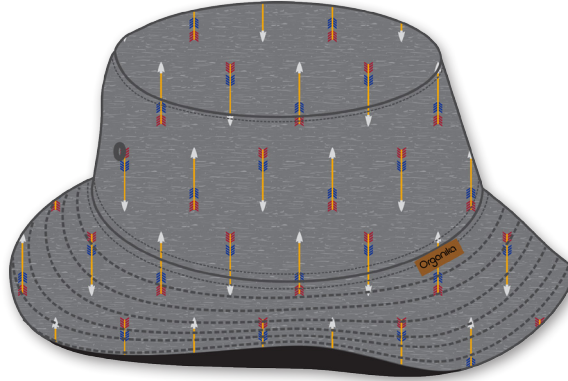

ARROW
BUCKET HAT

Single Sided Bucket Hat
100% Cotton Chambray
Printed All Over Art
Debossed Faux Suede Flag Label

OSFA

ATH HEATHER OH-59

SPIRIT
POM BEANIE

100% Soft Acrylic Knit
Fold Style
Jacquard Art
Woven Clamp Label
Pom Ball Top