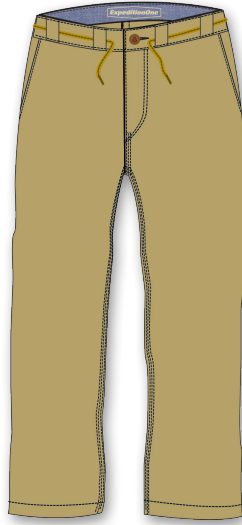

SPRING 2015

EXPLORE

01. DRIFTER SLIM Chino / 02. SALOON L/S Woven Shirt / 03. OVER IT Snapback / 04. COVERED T-Shirt

DRIFTER

CHINO PANT

98% Cotton, 2% Spandex Twill
 Straight Chino Pants
 Front And Back Pockets
 Oxford Inside Waistband And Pocket Bag
 Round Lace Belt
 YKK Zip Fly

KHAKI

BLACK

CHARCOAL

	28	30	32	34	36	38
KHAKI EPT-1						
BLACK EPT-2						
CHARCOAL EPT-5						

DRIFTER SLIM

CHINO PANT

98% Cotton-2% Spandex Twill
 Slim Chino Pants
 Front And Back Pockets
 Oxford Inside Waistband And Pocket Bags
 Round Lace Belt
 YKK Zip Fly

KHAKI

BLACK

CHARCOAL

	28	30	32	34	36	38
KHAKI EPT-8						
BLACK EPT-9						
CHARCOAL EPT-11						

DRIFTER

CHINO SHORT

98% Cotton-2% Spandex Twill
 Straight Chino Shorts
 Front And Back Pockets
 Oxford Inside Waistband And Pocket Bags
 Round Lace Belt
 YKK Zip Fly

KHAKI

BLACK

CHARCOAL

	28	30	32	34	36	38
KHAKI ESH-1						
BLACK ESH-2						
CHARCOAL ESH-4						

RANCH

JACKET

100% Cotton Twill
 Contrast Poplin inside Yoke
 Bedford Cord Collar
 Faux Suede Chest Patch
 Custom Expedition Buttons
 Lower Body Pockets