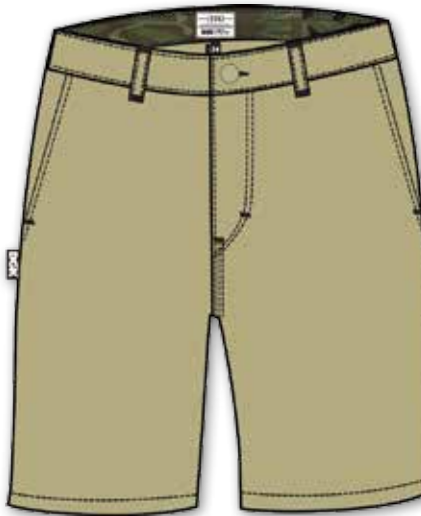

28 30 32 34 36 38 40 42 44

KHAKI DSH-42

WOODLANDS CAMO DSH-45

DON'T TRIP
BORED SHORT

93% Poly - 7% Elastic 4-Way Stretch
All Over Tie Dye Art
Single Side Cargo Pocket
Large DGK Side Leg Logo
23" Outseam Length
Logo Shoe Lace Belt