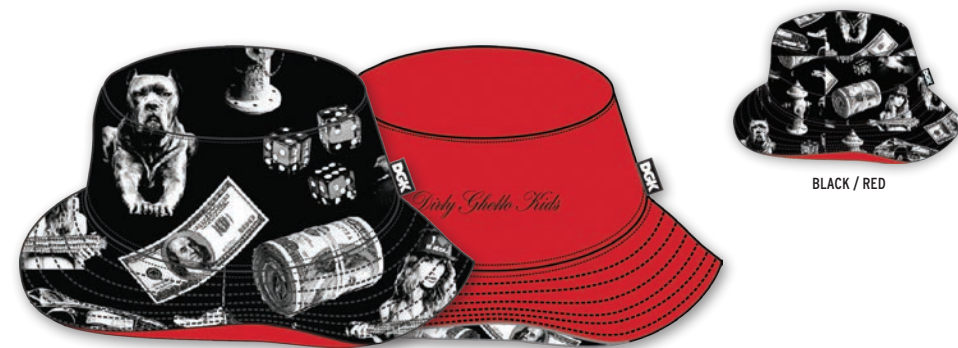

VICES

REVERSIBLE BUCKET HAT

Poly Micro Fiber Bucket Hat
All Over Vices Art (Side 1)
Solid Color (Side 2)
Woven Flag Label

	OSFA
BLACK / RED DH-665	☐

DON'T TRIP 2

5 PANEL

5 Panel Camper
Poly Micro Fiber
All Over Tie Dye Art
Woven Front Label
Nylon Webbing Strap Closure